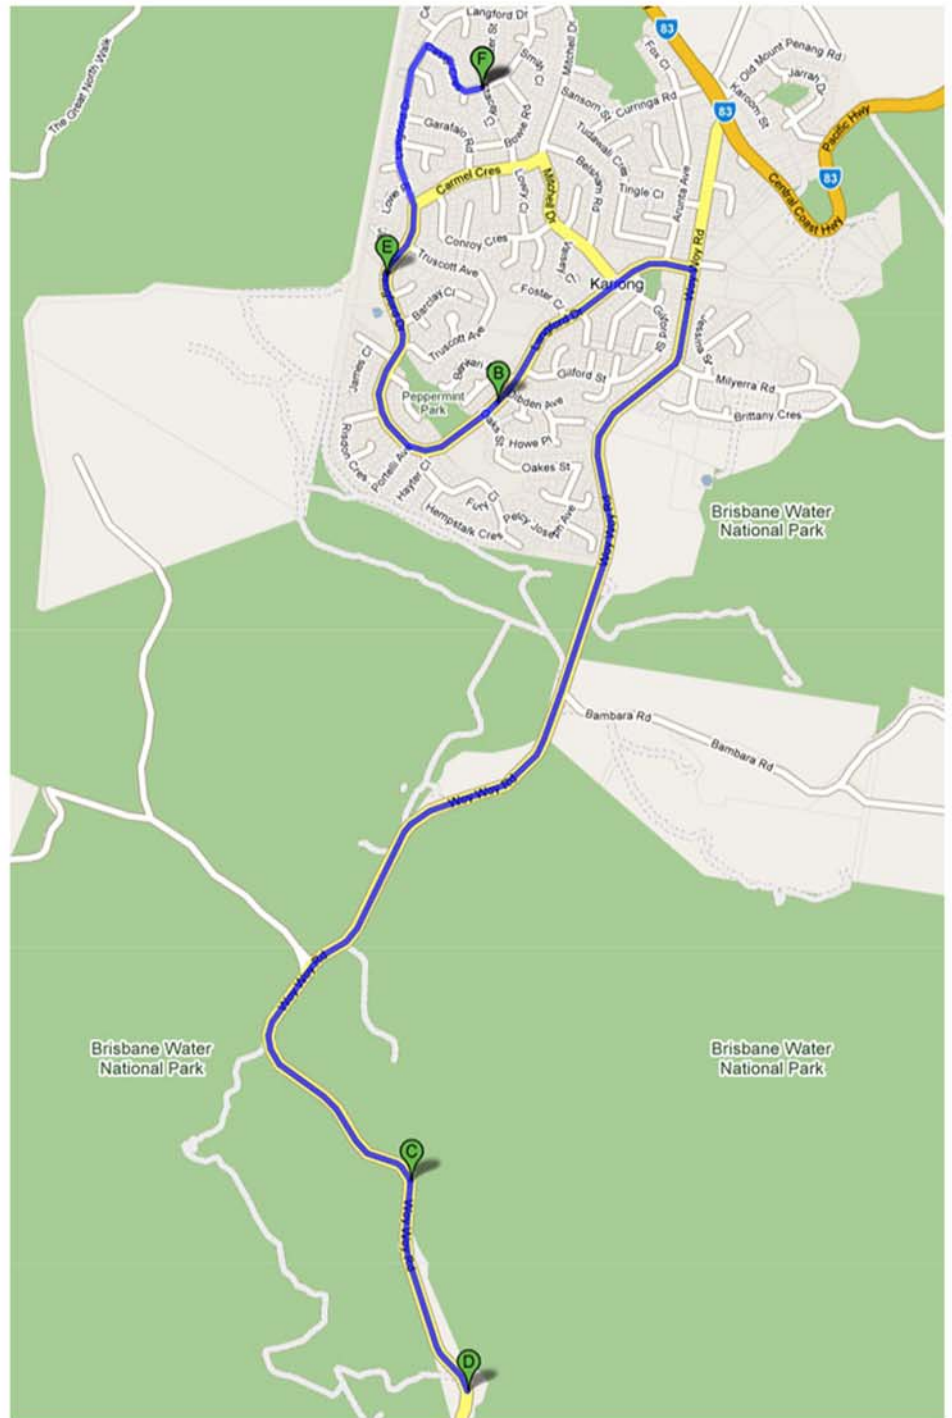

STAPLES LOOKOUT ALONG WOY WOY ROAD

Staples Lookout - return
14.5km

Start at Casey >>
Langford Drive to
Woy Woy Road >> Right
Follow Woy Woy road to lookout
Return same way

Watch out for narrow shoulder
along Woy Woy road

Rating 

Scale: 1 bunny - light | 2 bunny - medium | hellbunny - hard