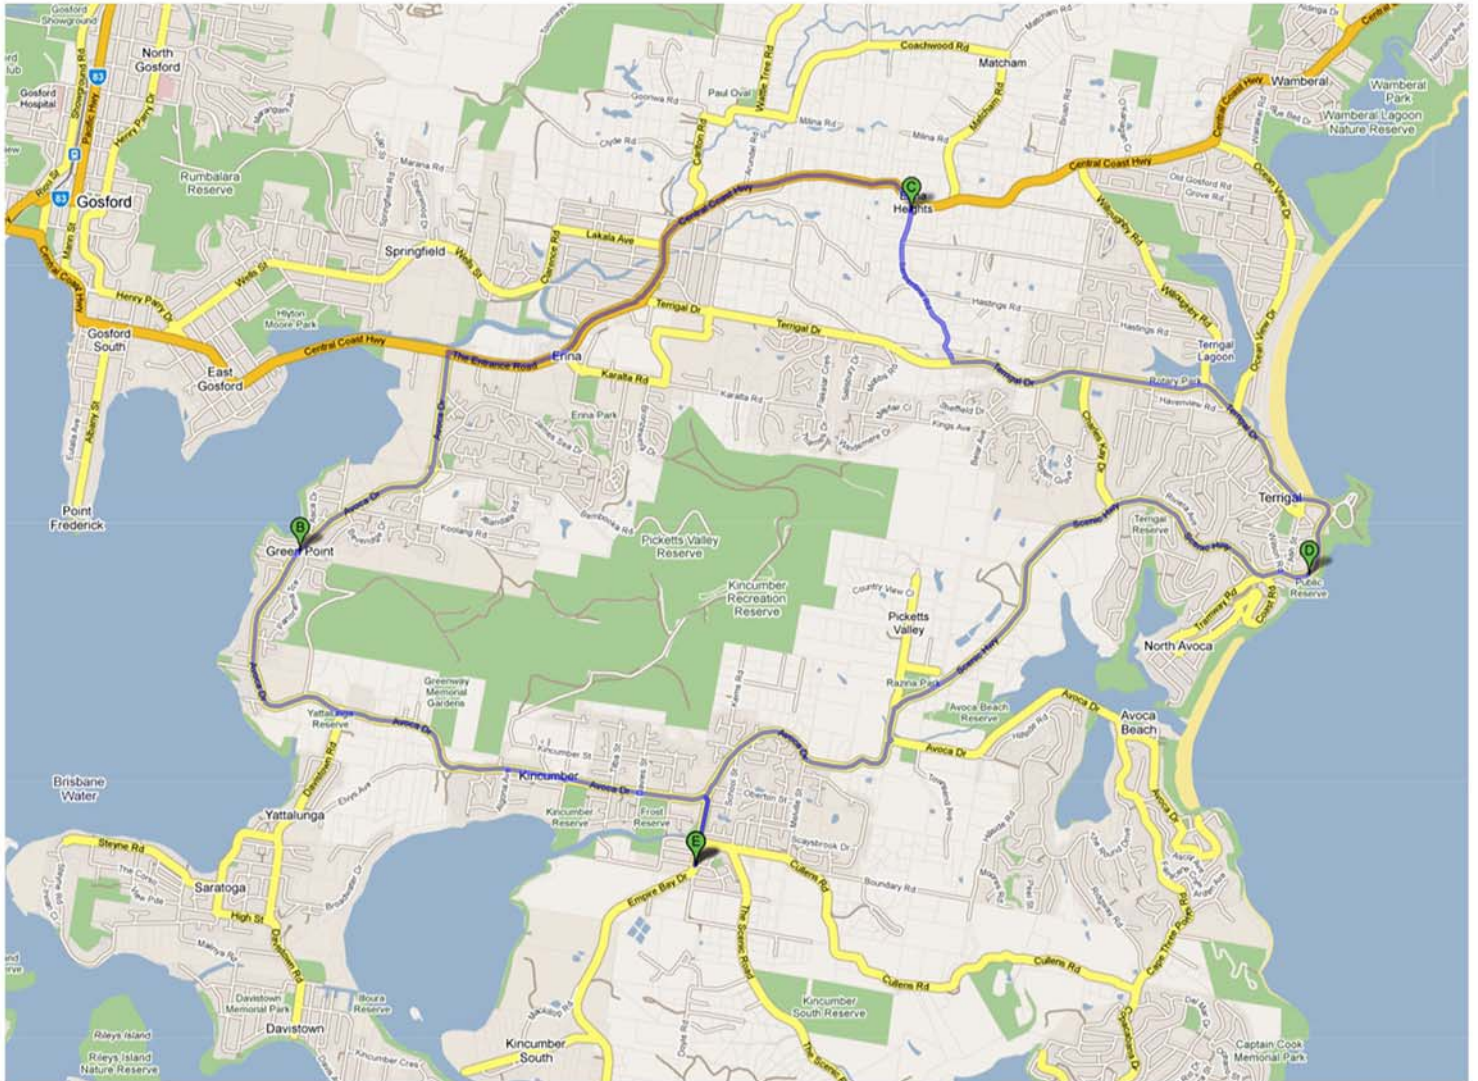

KINCUMBER - TERRIGAL LOOP

Kincumber - Terrigal loop - 25km

Start at Kerta Rd, Kincumber
Follow Avoca Rd to
Central Coast Hwy >> Right
Continue up to Erina Heights
roundabout & turn Right

Serpentine Rd >> Terrigal Dr
through Terrigal onto
Scenic Hwy - past 'Georges'
Then onto Avoca Dr and
back to Kerta Rd in Kincumber